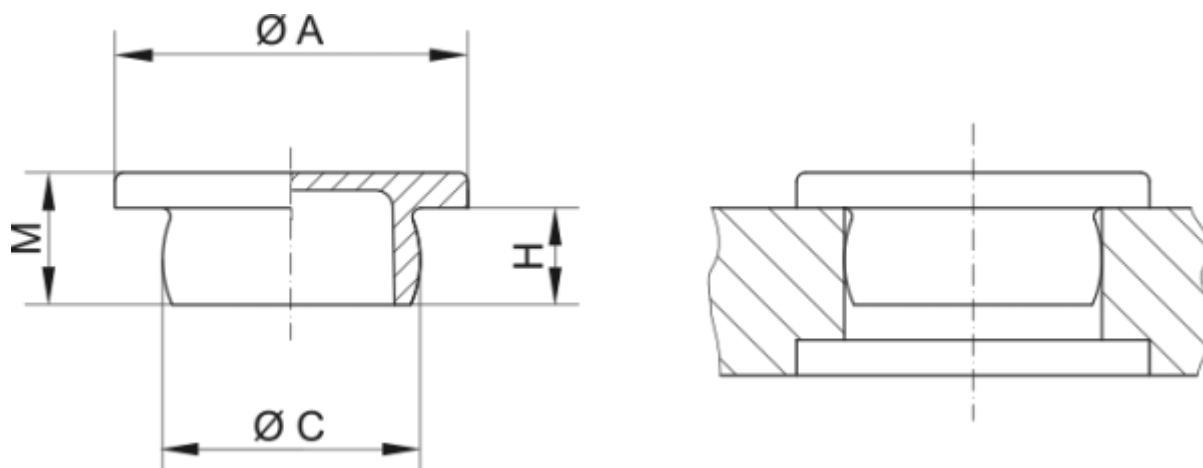

Data Sheet

Article number: 59GPN300F182

Description: KLEE Round plug GPN 300F - \varnothing 21,7

Measures

A = 25

C = 21.7

H = 8

M = 10.5